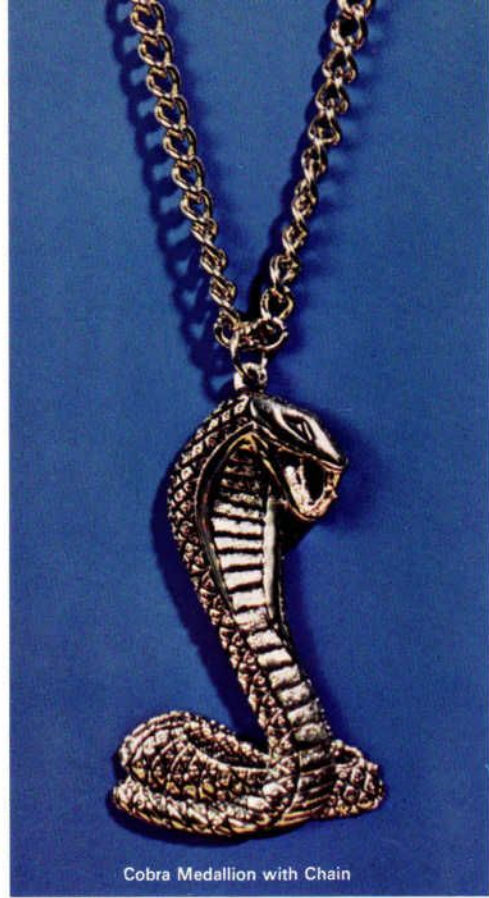

Cobra Medallion with Chain