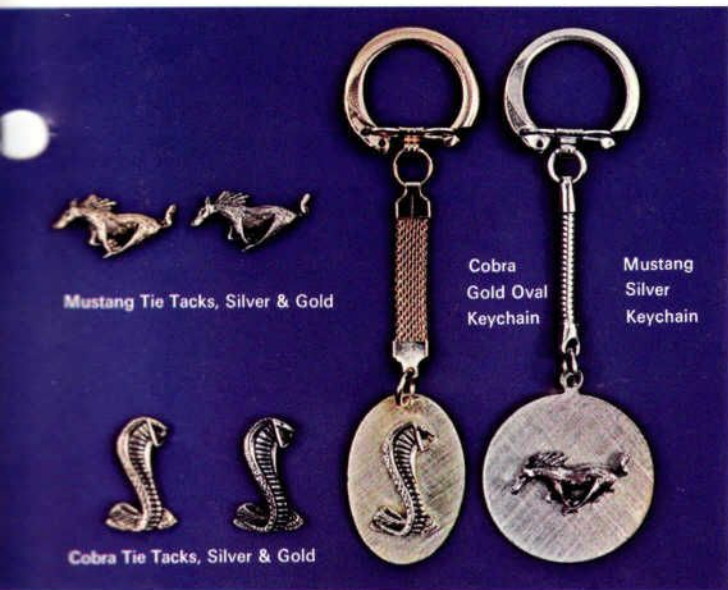

"Snake on
Wheels"
Patch

Jacket

Cobra Medallion with Chain

Mustang Tie Tacks, Silver & Gold

Cobra
Gold Oval
Keychain

Mustang
Silver
Keychain

Cobra Tie Tacks, Silver & Gold

Gold Plated Cobra Butane Lighter

Cobra "Snake on Wheels" Decal, 6 x 6"

	Reg. Price	Perf. Corner Special Discount	Dealer Price
COBRA RACING JACKET..... 100% oxford nylon by Monsanto. Washable, both emblems. Avail. in blue or white. Mens and Womens sizes	\$10.95	\$8.95	\$6.75
COBRA BUTANE LIGHTER..... Gold Plated. The ideal gift.	5.50	4.50	3.70
COBRA MEDALLION & CHAIN..... Really "IN". Avail. in Gold or Silver	4.95	3.95	2.95
COBRA KEYCHAIN..... Avail. in Oval-Gold & Round-Silver	1.95	1.75	1.25
COBRA TIE TACK..... Avail. in Gold or Silver	1.95	1.75	1.25
MUSTANG KEYCHAIN..... Avail. in Oval-Gold & Round-Silver	1.95	1.75	1.25
MUSTANG TIE TACK..... Avail. in Gold or Silver	1.95	1.75	1.25
COBRA DECAL..... Seven Color, Mylar	.25	.15	*
MACH I DECAL..... Full Color, Mylar	.25	.15	*
COBRA JACKET EMBLEM..... Seven Color, Swiss Embroidered	1.50	.90	.60
MACH I JACKET EMBLEM..... Full Color, Swiss Embroidered	1.00	.75	.50