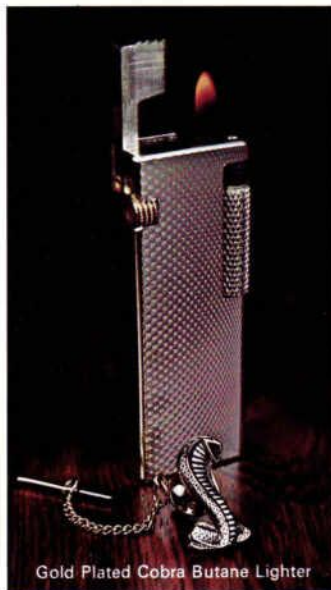

"Snake on
Wheels"
Patch

Jacket

Cobra Medallion with Chain

Mustang Tie Tacks, Silver & Gold

Cobra
Gold Oval
Keychain

Mustang
Silver
Keychain

Cobra Tie Tacks, Silver & Gold

Gold Plated Cobra Butane Lighter

Cobra "Snake on Wheels" Decal, 6 x 6"

	Reg. Price	Perf. Corner Special Discount	Dealer Price
COBRA RACING JACKET..... 100% oxford nylon by Monsanto. Washable, both emblems. Avail. in blue or white. Mens and Womens sizes	\$10.95	\$8.95	\$6.75
COBRA BUTANE LIGHTER..... Gold Plated. The ideal gift.	5.50	4.50	3.70
COBRA MEDALLION & CHAIN..... Really "IN". Avail. in Gold or Silver	4.95	3.95	2.95
COBRA KEYCHAIN..... Avail. in Oval-Gold & Round-Silver	1.95	1.75	1.25
COBRA TIE TACK..... Avail. in Gold or Silver	1.95	1.75	1.25
MUSTANG KEYCHAIN..... Avail. in Oval-Gold & Round-Silver	1.95	1.75	1.25
MUSTANG TIE TACK..... Avail. in Gold or Silver	1.95	1.75	1.25
COBRA DECAL..... Seven Color, Mylar	.25	.15	*
MACH I DECAL..... Full Color, Mylar	.25	.15	*
COBRA JACKET EMBLEM..... Seven Color, Swiss Embroidered	1.50	.90	.60
MACH I JACKET EMBLEM..... Full Color, Swiss Embroidered	1.00	.75	.50