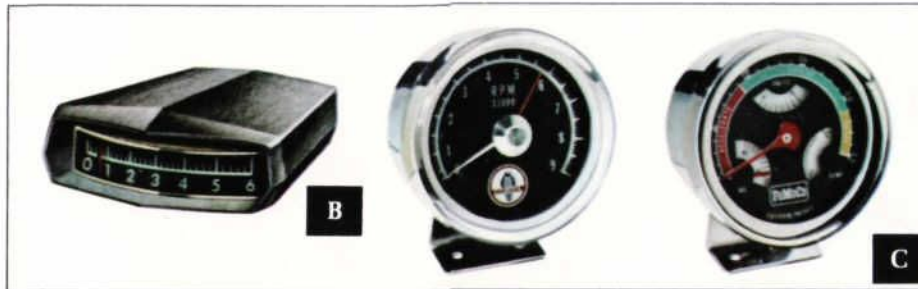

B

C

Give your new FORD-BUILT vehicle the world's best protection...