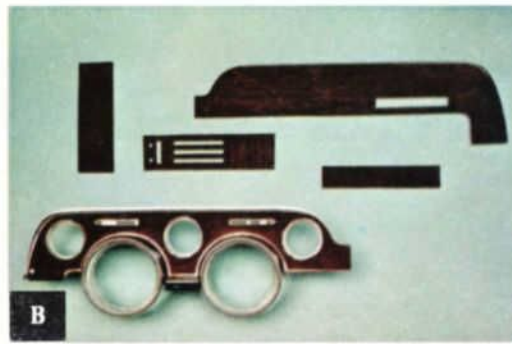

the accent's on FASHION... as magnificent as the scenes of Paris