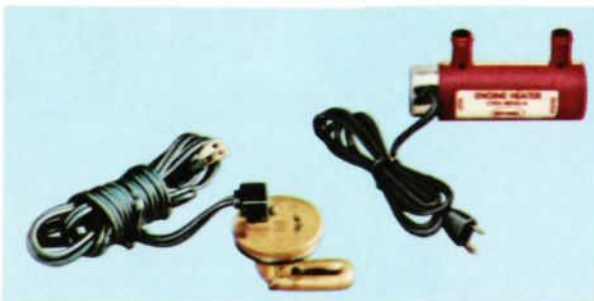

1968 FORD TRUCK ACCESSORIES are built to last ...

A

B

C

Give your new FORD-BUILT vehicle the world's best protection...

D

A. REFLECTOR FLARE KIT—Warns of stopped vehicle—provides maximum reflection for adequate warning distance. ALL MODELS—HEAVY METAL CASE, REFLECTORS, FLAGS AND STANDS—C5AZ 19E500-A . . . OR NEW PLASTIC CASE, REFLECTORS, FLAGS AND STANDS—Basic Part No. 19E500 . . . (Both designs tested for use in winds up to 40 mph).