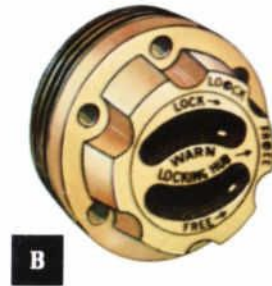

FORD TRUCK ACCESSORIES are built to do big jobs...