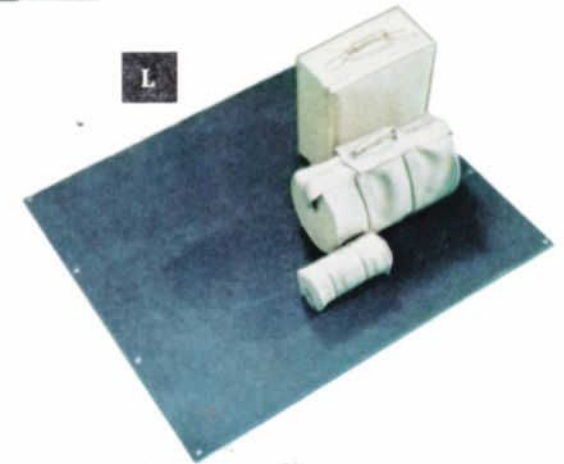

On the streets of Banff or in the Canadian Rockies... cover the trail better with unique FORD WAGON ACCESSORIES