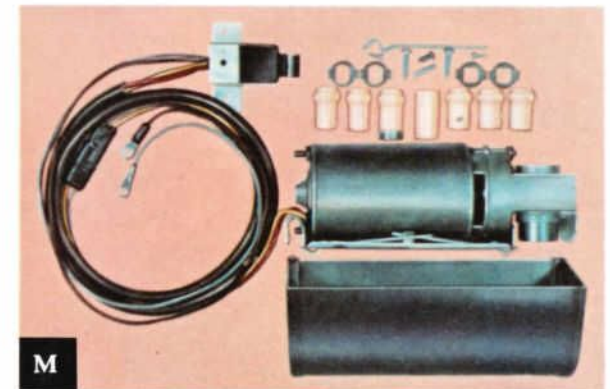

1968 FORD TRUCK ACCESSORIES are built to last ...