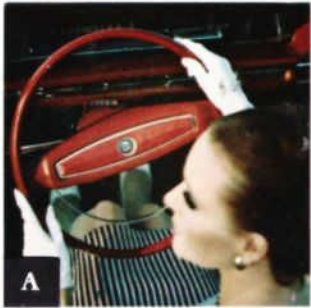

Arrive refreshed and relaxed ... add the lavish comforts and CONVENIENCES of exclusive FORD accessories