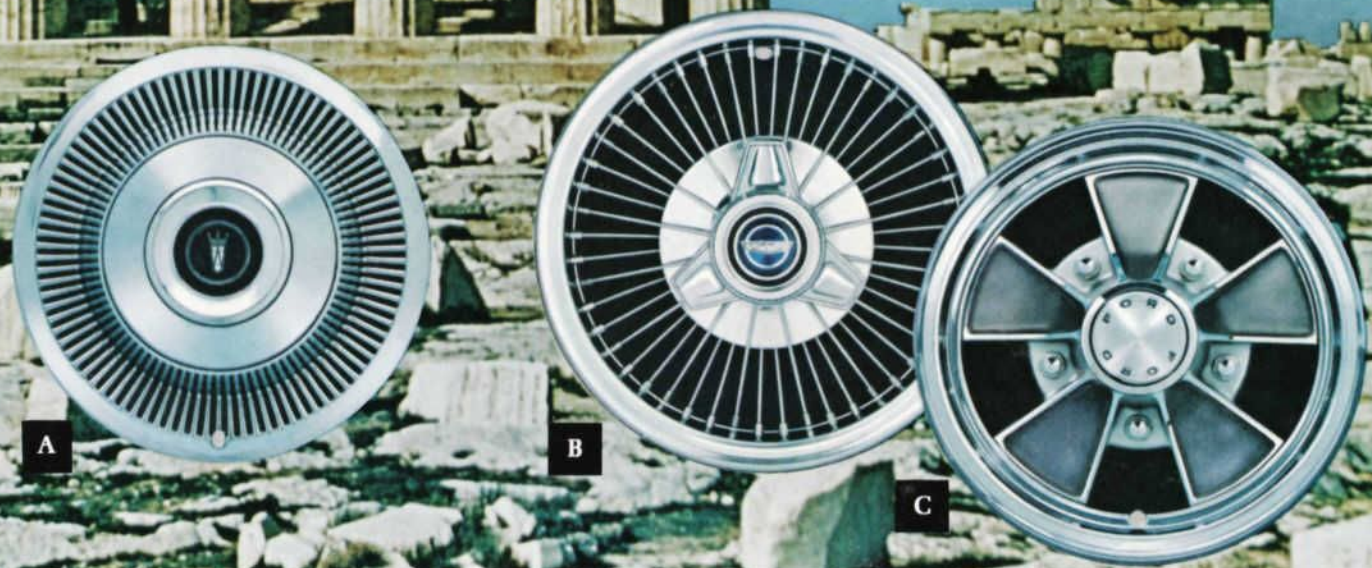

1968 FORD WHEEL