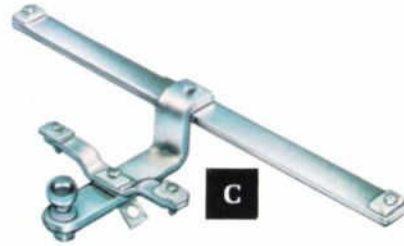

FORD TRUCK ACCESSORIES are built to do big jobs...