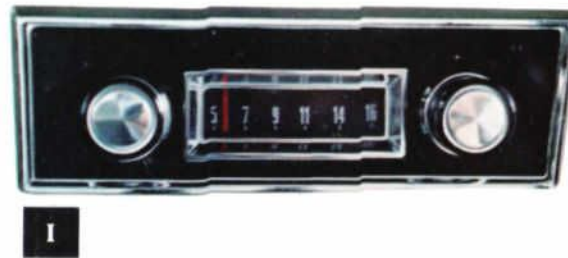

FORD TRUCK ACCESSORIES are built to do big jobs...