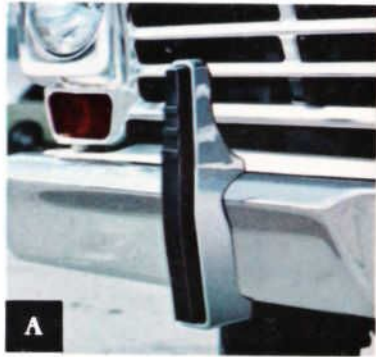

FORD TRUCK ACCESSORIES are built to do big jobs...