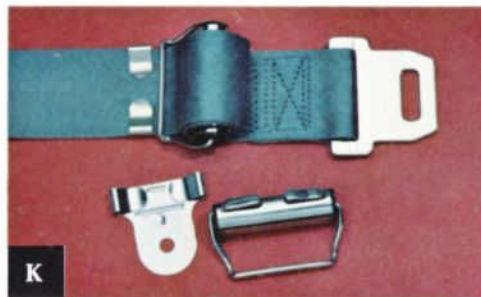

Arrive refreshed and relaxed ... add the lavish comforts and CONVENIENCES of exclusive FORD accessories