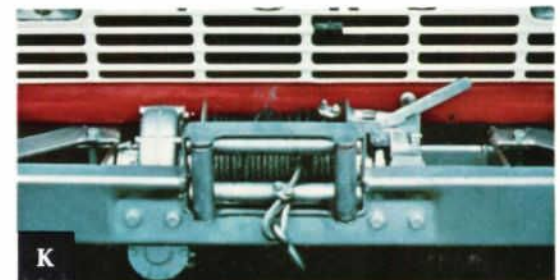

Move across any mountain or prairie smartly ... with