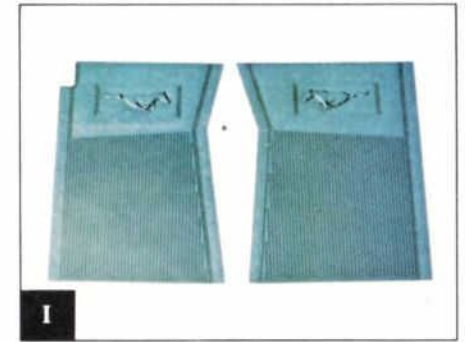

Bold FORD FLOOR MATS are enduring...and distinctive as