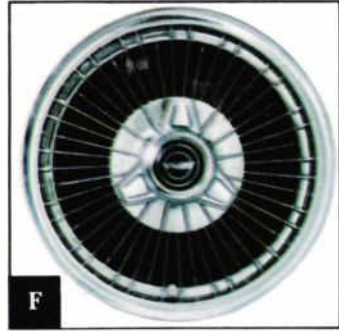

F

G

COVERS...as classic as the structures of Athens

Distinctive styling complements of exquisitely sculptured steel . . . unique in all the world.

E

D

FORD

- A. **DELUXE 15"** . . . with Ford crest . . . C8AZ 1130-C.
- B. **SIMULATED WIRE 15"** . . . stainless steel spokes . . . C7AZ 1130G.
- C. **SIMULATED MAG 15"** . . . with performance image . . . C6AZ 1130-J.

FAIRLANE AND FALCON

- D. **DELUXE 14"** . . . with Fairlane crest . . . C8OZ 1130-F.

FAIRLANE, FALCON AND MUSTANG

- E. **SIMULATED MAG 14"** . . . with Ford imprint C6OZ 1130-J.
- F. **SIMULATED WIRE 14"** . . . with stainless steel spokes . . . C7OZ 1130-E.

WHEEL TRIM RINGS

- G. **FOR USE WITH HUB CAP ON 15" WHEEL** . . . unique styling complement. C5AZ 1211-C.
- **FOR USE WITH HUB CAP ON 14" WHEEL** . . . styled for distinction. C5AZ 1211-B.