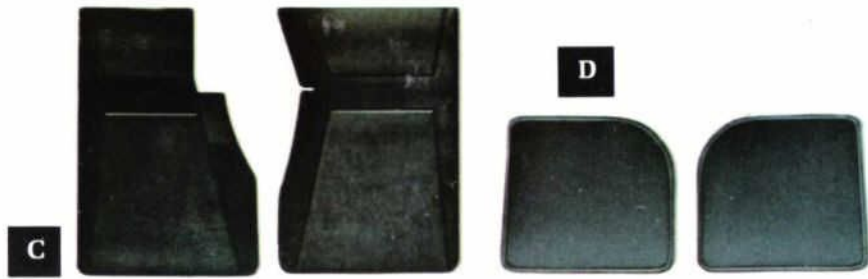

the castles of Spain

FORD, FAIRLANE AND FALCON

- **A. FULL FRONT** (Rubber)—Black, White, Dark Red, Blue, Ivy Gold, Saddle (Ford only), Dark Aqua, Parchment—Basic Part No. 6213086.
- **B. FULL REAR** (Rubber)—Black, White, Dark Red, Blue, Ivy Gold, Saddle (Ford only), Dark Aqua, Parchment—Basic Part No. 6313106.
- **C. TWO-PIECE FRONT** (Rubber)—Black, White, Dark Red, Blue, Ivy Gold, Saddle (Ford only), Dark Aqua, Parchment—Basic Part No. 6213086.
- **D. TWO-PIECE REAR** (Rubber)—Black, White, Dark Red, Blue, Ivy Gold, Saddle (Ford only), Dark Aqua, Parchment—Basic Part No. 6213106.

UNIQUE TO THUNDERBIRD

- **E. TWO-PIECE FRONT** (Rubber)—Black, White, Dark Red, Blue, Ivy Gold, Saddle, Dark Aqua, Parchment—Basic Part No. 6313086.
- **F. TWO-PIECE REAR** (Rubber)—Black, White, Dark Red, Blue, Ivy Gold, Saddle, Dark Aqua, Parchment—Basic Part No. 6313106.

FORD, FAIRLANE, FALCON, MUSTANG

- **G. FULL FRONT** (Vinyl)—Clear, Red, Blue, Black—C5AZ 6313086 A—D.
- **H. FULL REAR** (Vinyl)—Clear, Red, Blue, Black—C5AZ 6313106 A—D.

UNIQUE TO MUSTANG

- **I. TWO-PIECE FRONT** (Rubber)—Black, White, Dark Red, Blue, Ivy Gold, Saddle, Dark Aqua, Parchment—Basic Part No. 6513036.
- **J. TWO-PIECE REAR** (Rubber)—Black, White, Dark Red, Blue, Ivy Gold, Saddle, Dark Aqua, Parchment—Basic Part No. 6513106.

COMMON TO ALL CAR LINES

- **K. ECONOMY FULL FRONT** (Rubber)—Black, White, Blue, Red—C6AZ 6213086 A—D.
- **L. ECONOMY TWO-PIECE REAR** (Rubber)—Black, White, Blue, Red—C6AZ 6213106 A—D.