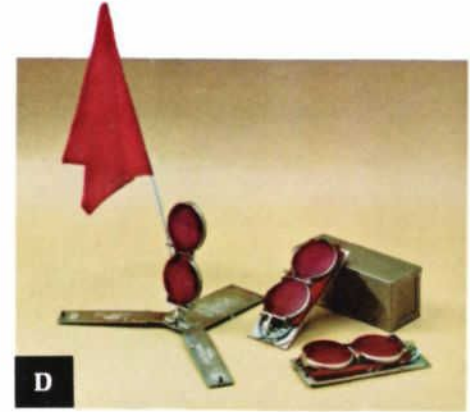

FORD TRUCK ACCESSORIES are built to do big jobs...