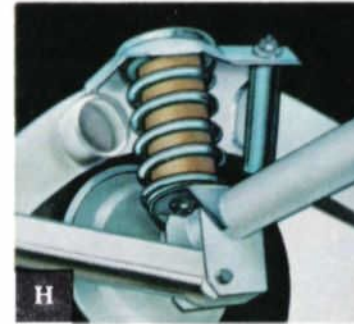

On the streets of Banff or in the Canadian Rockies... cover the trail better with unique FORD WAGON ACCESSORIES