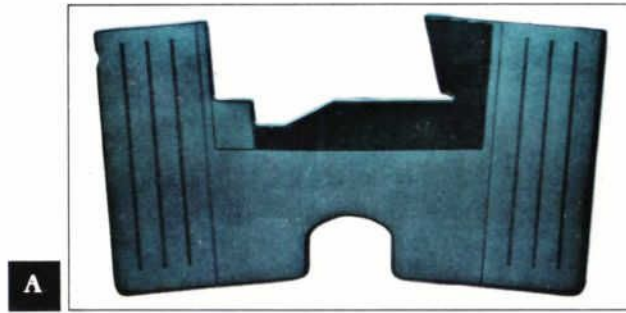

FAIRLANE AND FALCON

- D. **DELUXE 14"** . . . with Fairlane crest . . . C8OZ 1130-F.

FAIRLANE, FALCON AND MUSTANG

- E. **SIMULATED MAG 14"** . . . with Ford imprint C6OZ 1130-J.
- F. **SIMULATED WIRE 14"** . . . with stainless steel spokes . . . C7OZ 1130-E.

WHEEL TRIM RINGS

- G. **FOR USE WITH HUB CAP ON 15" WHEEL** . . . unique styling complement. C5AZ 1211-C.
- FOR USE WITH HUB CAP ON 14" WHEEL** . . . styled for distinction. C5AZ 1211-B.

Protect the natural beauty of your new car's interior with abiding—color-matched floor coverings.