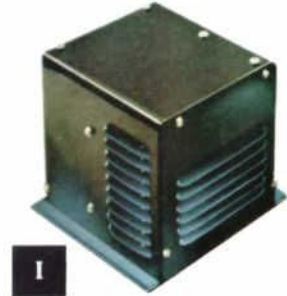

Move across any mountain or prairie smartly ... with