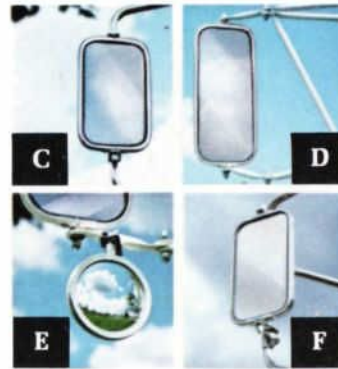

1968 FORD TRUCK ACCESSORIES are built to last ...