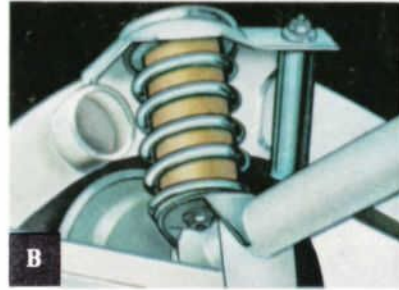

B

TRAVEL to the ends of the earth with popular FORD accessories...you'll be in good company